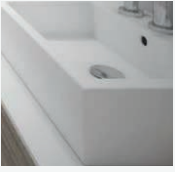

Material

Type

Table mounted sink

Sanindusa in white

Mirror

Mirror with heating

Shower

Walk in shower with tempered glass screen

## Bathrooms

	Material	Type
	Interior floor	Light microcement
	Shower wall	Light microcement
	Furniture	Shell wood cabinet with click system drawers and white silestone counter top
	Walls and ceilings	White/beige acrylic paint with satin finish
	Toilet	Suspended toilet with hidden tank and lid - Duravit
	Taps	Black Padimat mixer tap

Material

Type

Table mounted sink

White Silestone with shell wood furniture

Mirror

Mirror with heating

Shower

Walk in shower with tempered glass enclosure and black Padimat mixer tap