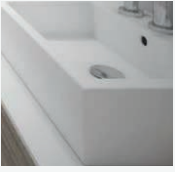

## Bathrooms

	Material	Type
	Interior pavement	Mixed gray ceramic floor
	Shower wall	White ceramic
	Furniture	Oak wood cabinet with click system drawers and Estremoz light marble top
	Walls and ceilings	White color paint with satin finish
	Toilet	Floating toilet with lid and hidden tank
	Taps	Chrome from Grohe

Material

Type

Table mounted sink

Sanindusa in white

Mirror

Mirror with heating

Shower

Walk in shower with tempered glass screen