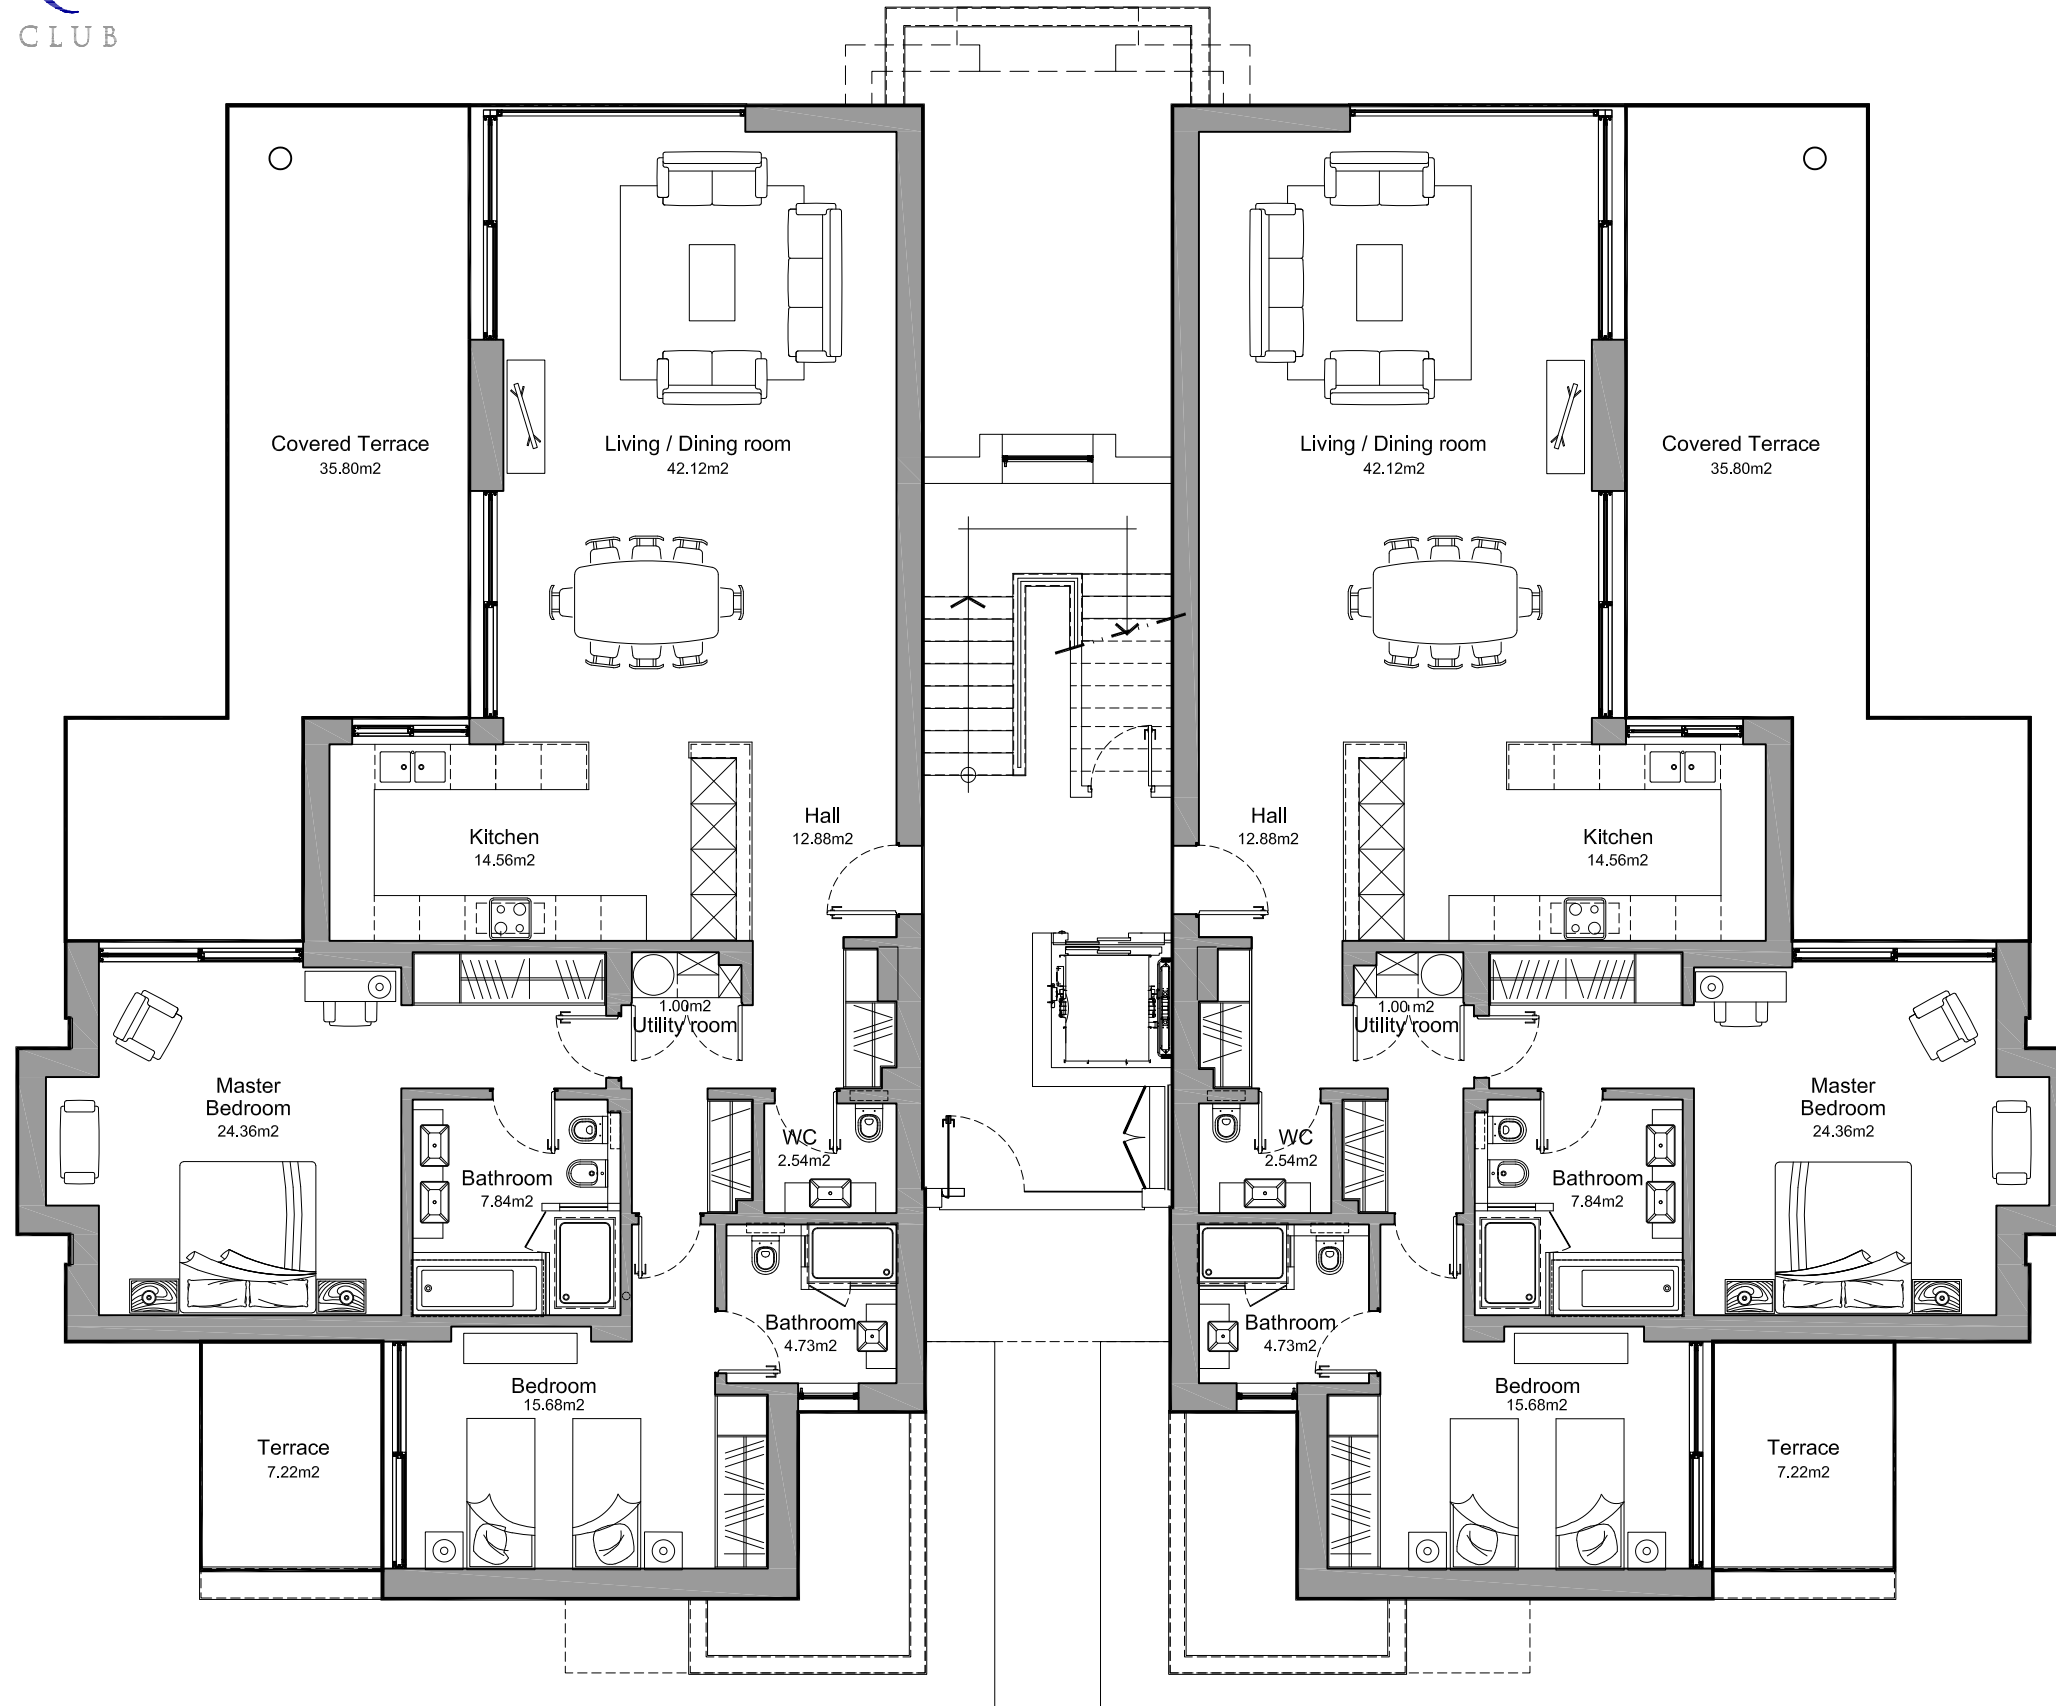

(13) Beach Club

RESORT PLAN

GR
CLUBHOUSE RESIDENCES

General Layout

-  → 6 Two Bedroom Apartments per Building
-  → 2 Two Bedroom Apartments per Building
→ 2 Three Bedroom Duplex Apartments per Building
-  → 12 Two Bedroom Apartments per Building
-  → Gym and Spa
-  → Reception / Security

Signature residences at a signature course

Apartment areas:

Internal.....	154.06m ²
Covered Terraces.....	35.80m ²
Terrace.....	7.22m ²
Total.....	197.08m²

Apartment areas:

Internal.....	154.06m ²
Covered Terraces.....	35.80m ²
Terrace.....	7.22m ²
Total.....	197.08m²