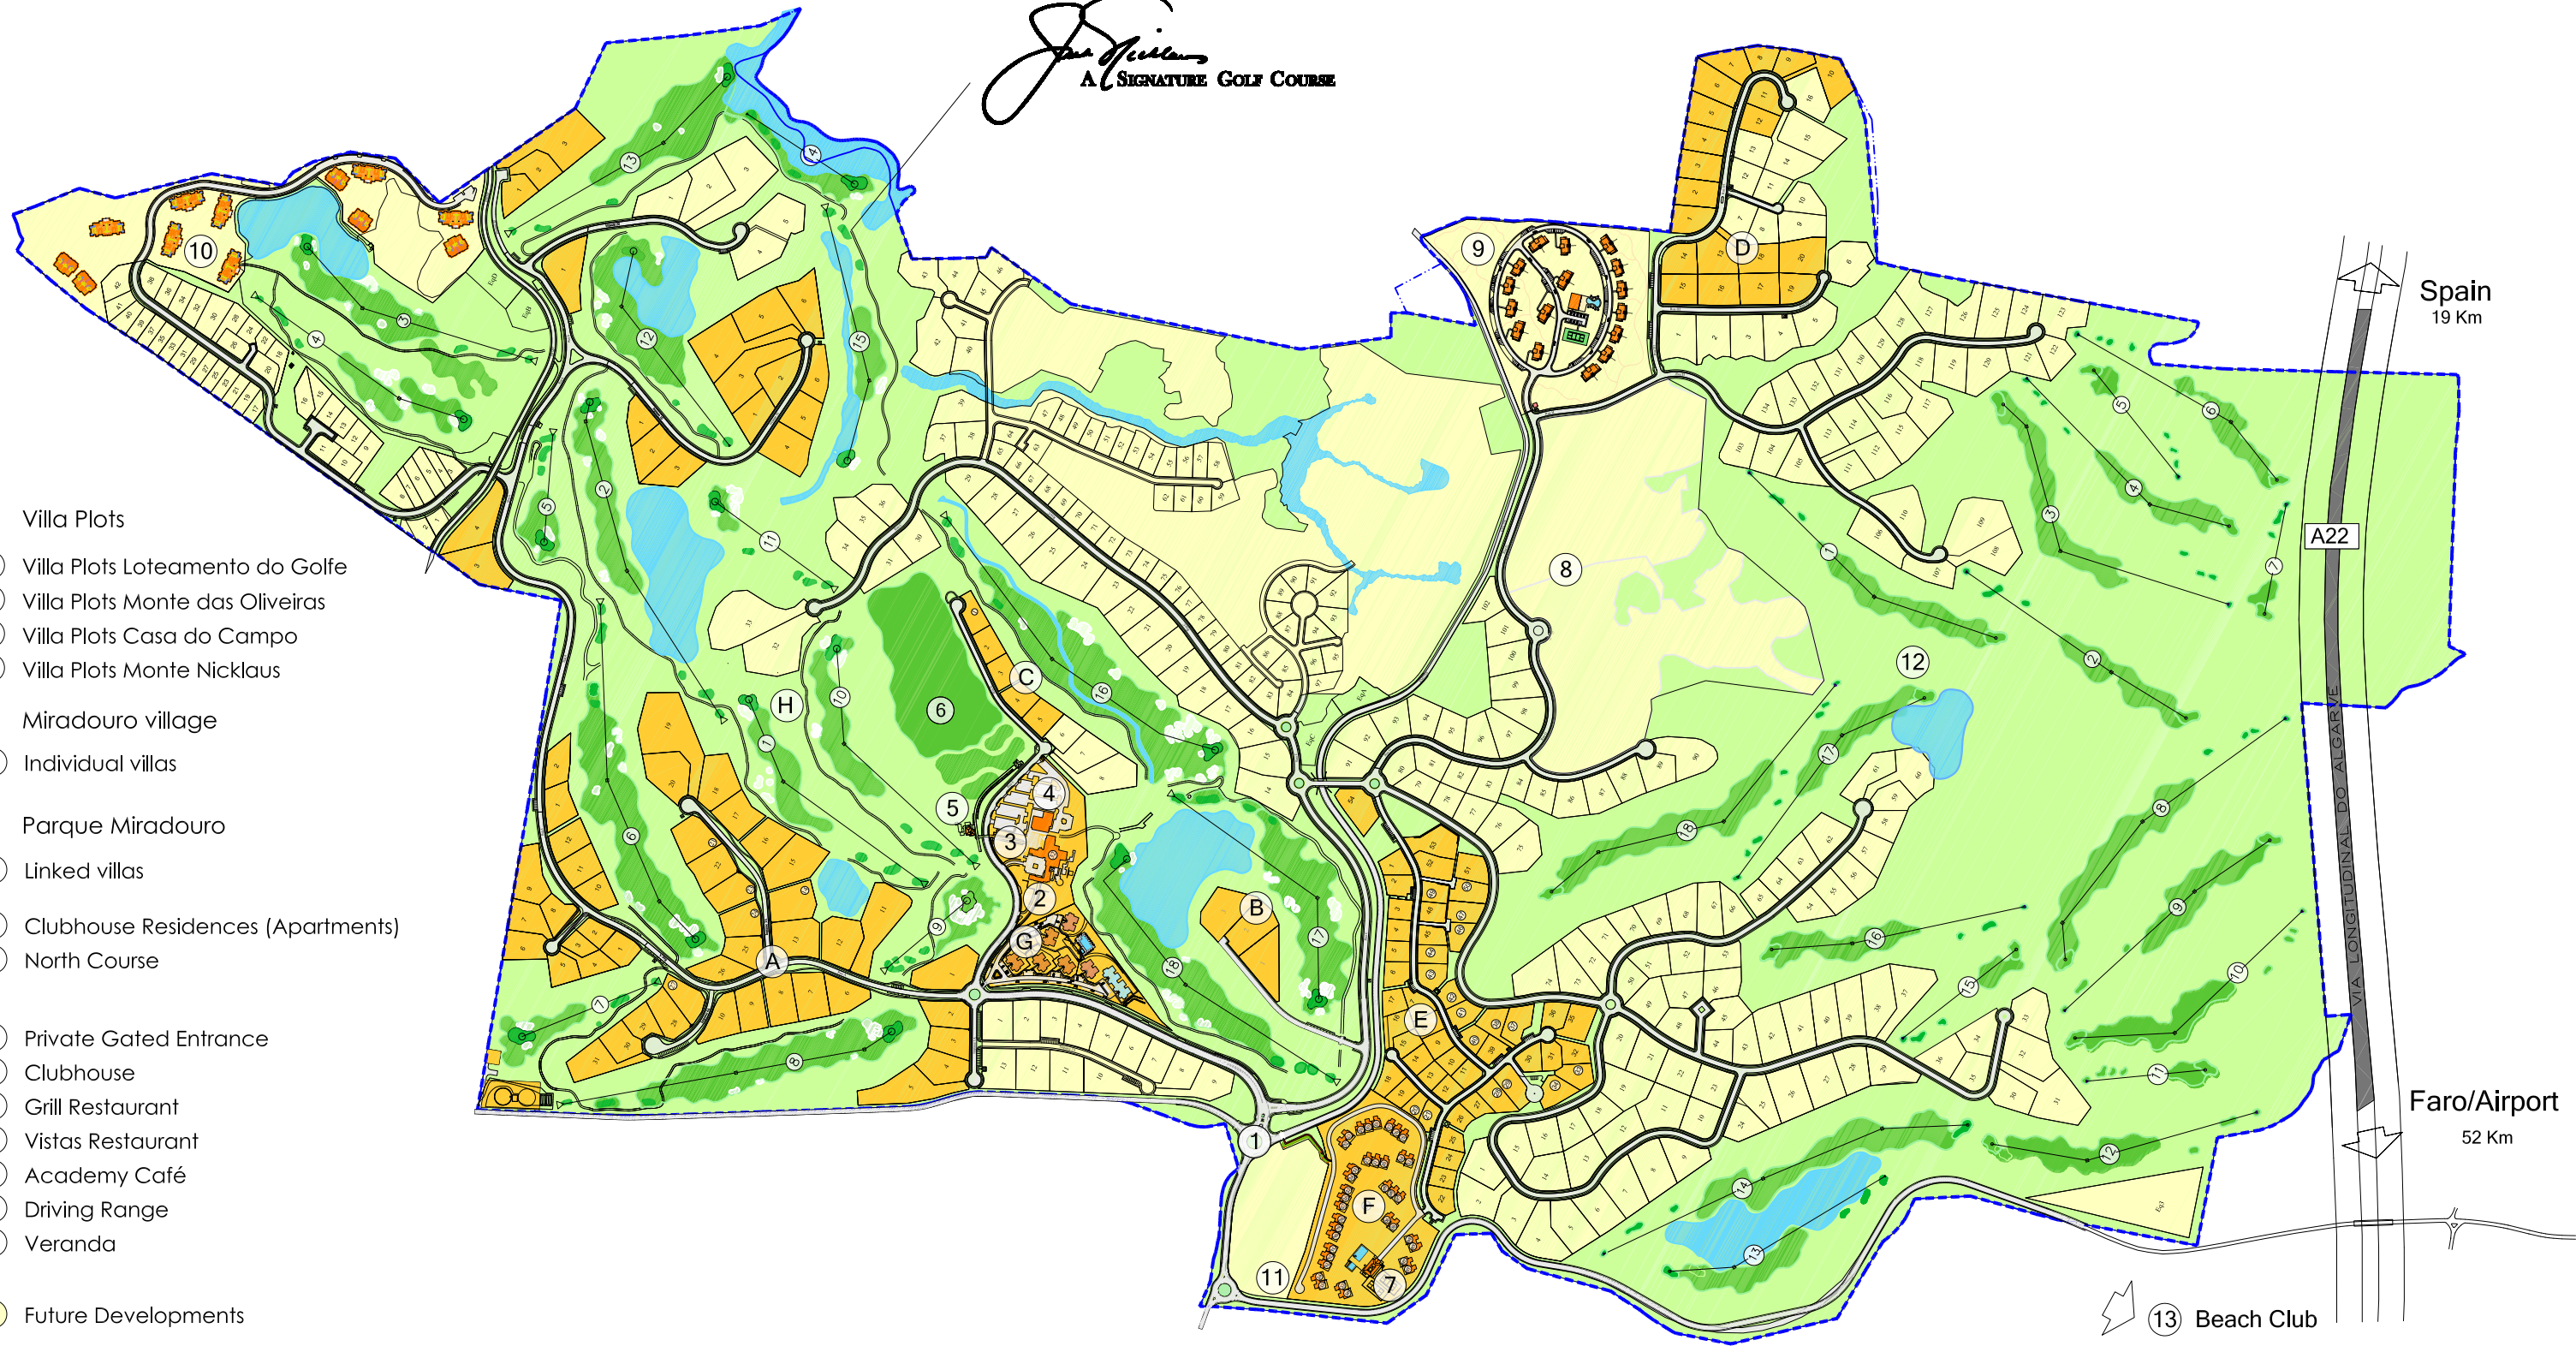

MONTE REI
GOLF & COUNTRY CLUB

GR
CLUBHOUSE RESIDENCES

MONTE REI

GOLF & COUNTRY CLUB

Jose Nicklaus
A SIGNATURE GOLF COURSE

Villa Plots

- (A) Villa Plots Loteamento do Golfe
- (B) Villa Plots Monte das Oliveiras
- (C) Villa Plots Casa do Campo
- (D) Villa Plots Monte Nicklaus

Miradouro village

- (E) Individual villas
- (F) Linked villas
- (G) Clubhouse Residences (Apartments)
- (H) North Course

Parque Miradouro

- (1) Private Gated Entrance
- (2) Clubhouse
- (3) Grill Restaurant
- (4) Vistas Restaurant
- (5) Academy Café
- (6) Driving Range
- (7) Veranda

Future Developments

- (8) Luxury Hotel & Spa
- (9) AT2 - Touristic Apartments
- (10) Pinheiro Bravo - Touristic Apartments
- (11) Shopping Centre
- (12) South Course
- (13) Beach Club

Spain
19 Km

A22

Faro/Airport
52 Km

(13) Beach Club

RESORT PLAN

GR
CLUBHOUSE RESIDENCES

General Layout

-  → 6 Two Bedroom Apartments per Building
-  → 2 Two Bedroom Apartments per Building
→ 2 Three Bedroom Duplex Apartments per Building
-  → 12 Two Bedroom Apartments per Building
-  → Gym and Spa
-  → Reception / Security