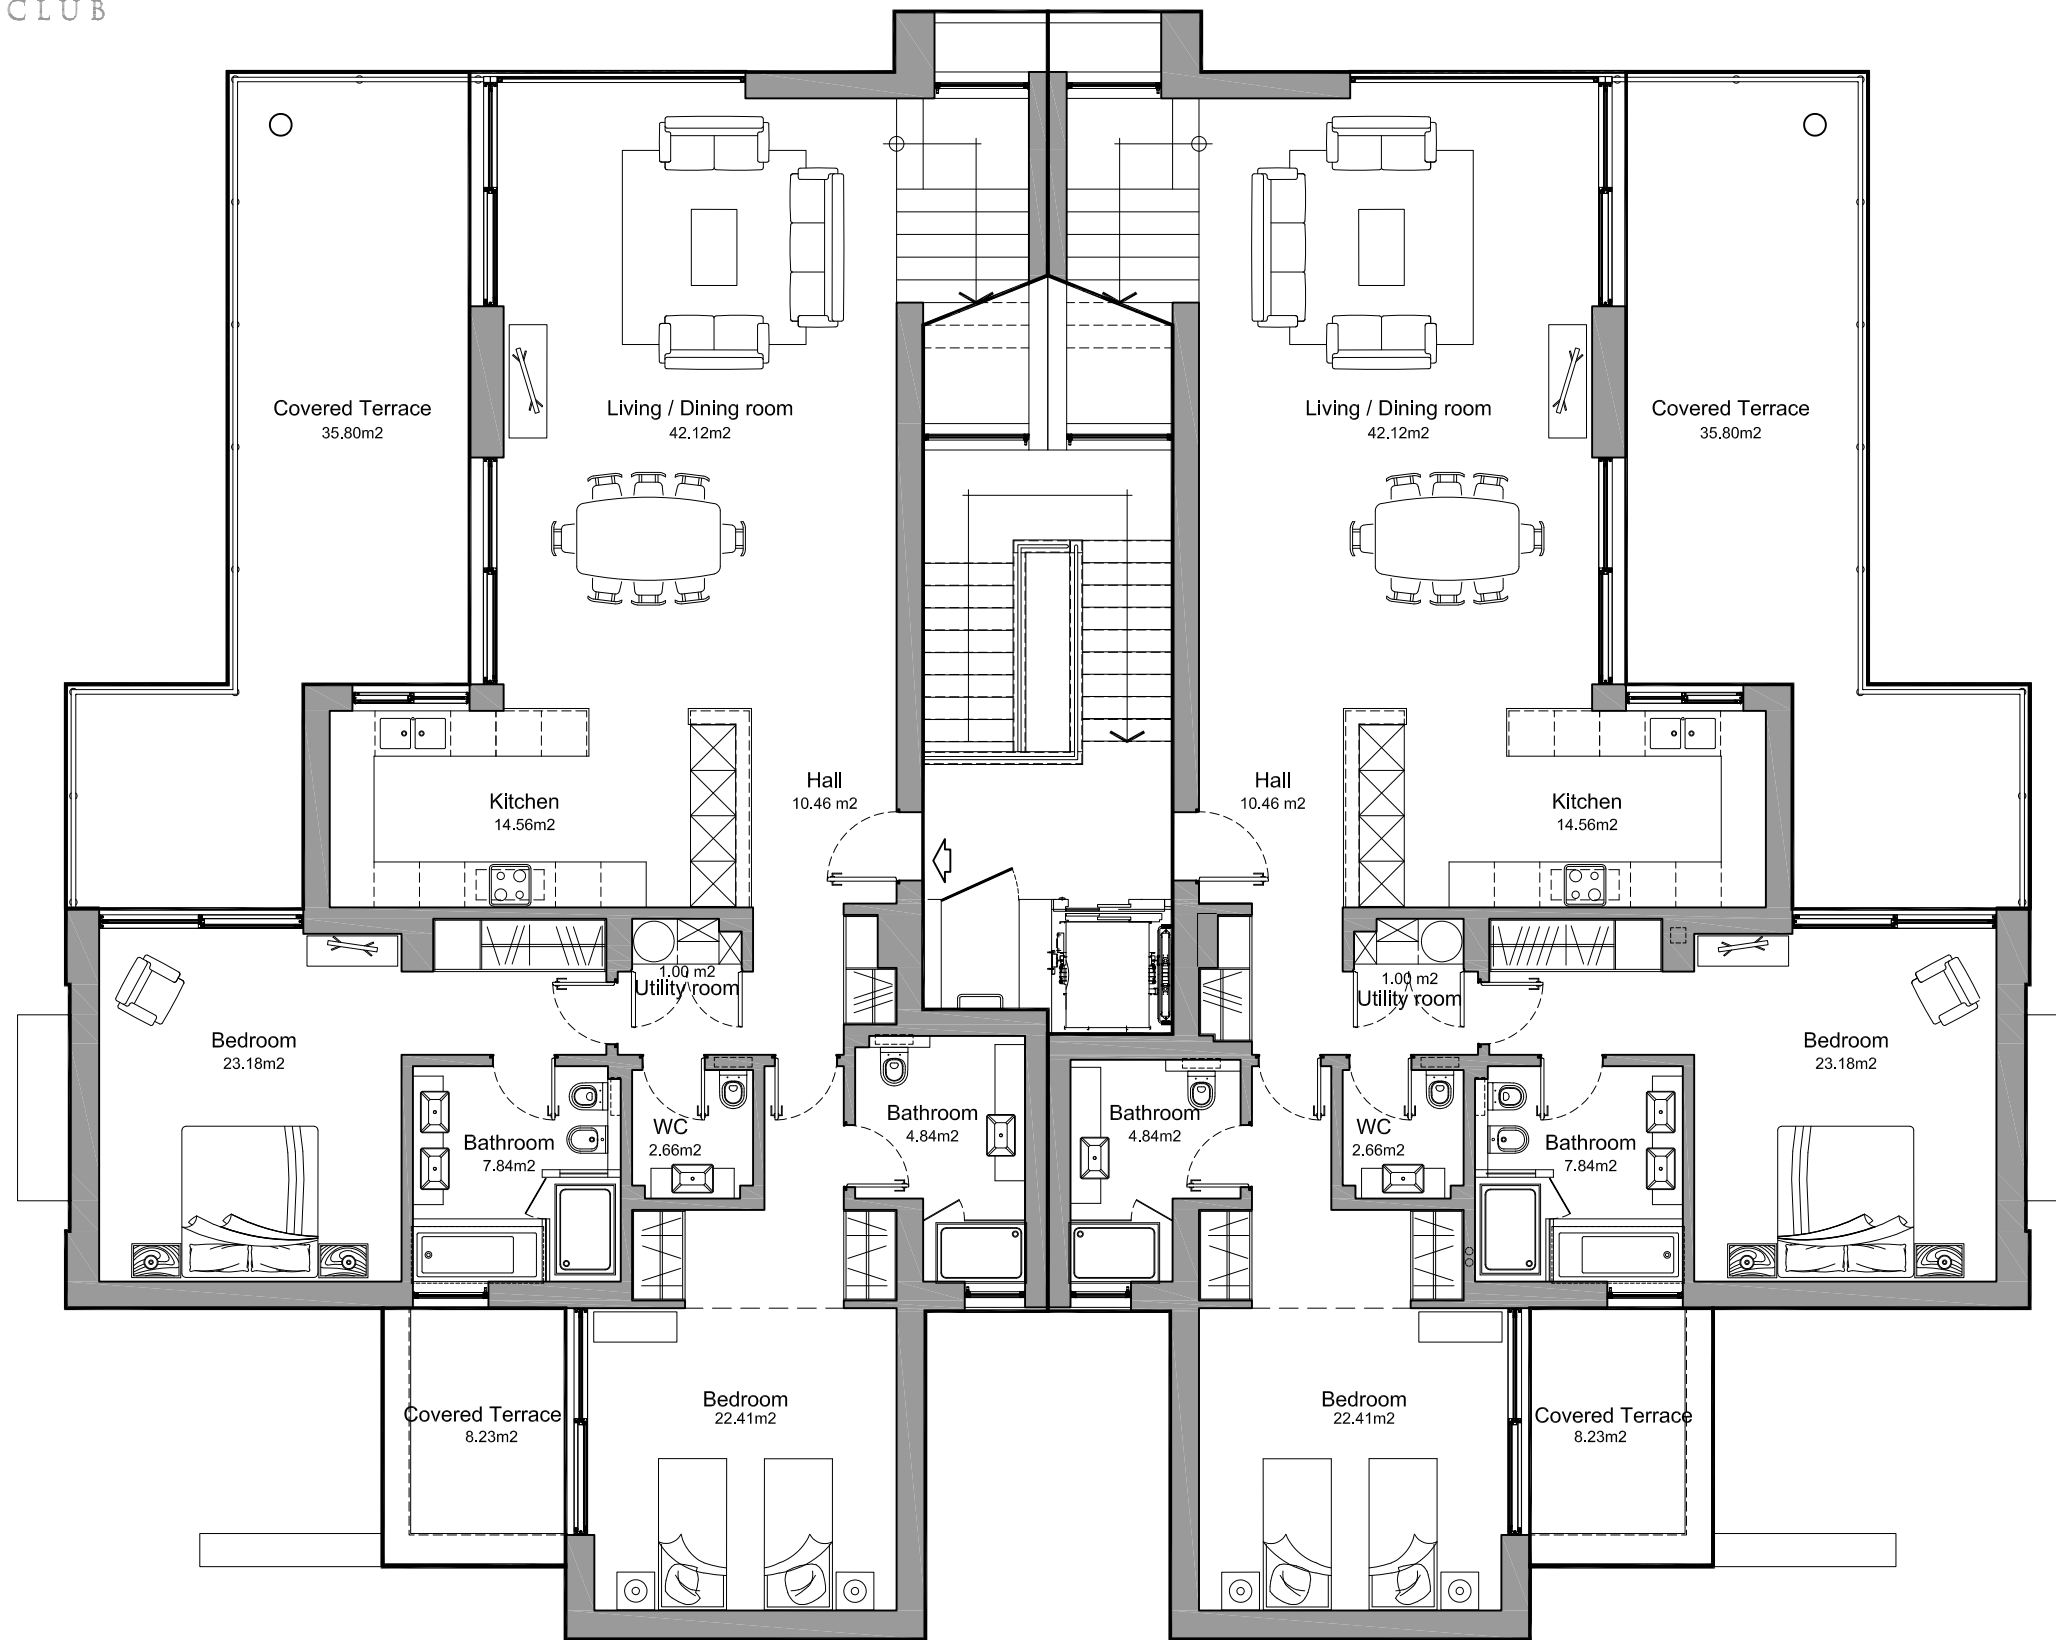

(13) Beach Club

RESORT PLAN

GR
CLUBHOUSE RESIDENCES

General Layout

-  → 6 Two Bedroom Apartments per Building
-  → 2 Two Bedroom Apartments per Building
→ 2 Three Bedroom Duplex Apartments per Building
-  → 12 Two Bedroom Apartments per Building
-  → Gym and Spa
-  → Reception / Security

Signature residences at a signature course

Apartment areas:

Internal.....	154.06m ²
Covered Terraces.....	35.80m ²
Terrace.....	7.22m ²
Total.....	197.08m²

Apartment areas:

Internal.....	154.06m ²
Covered Terraces.....	35.80m ²
Terrace.....	7.22m ²
Total.....	197.08m²

Penthouse areas:
 Construction.....232.80m²
 Terraces.....84.58m²
 Total...317.38m²

Penthouse areas:
 Construction.....232.80m²
 Terraces.....84.58m²
 Total...317.38m²

CLUBHOUSE RESIDENCES

3 Bedroom Apartment