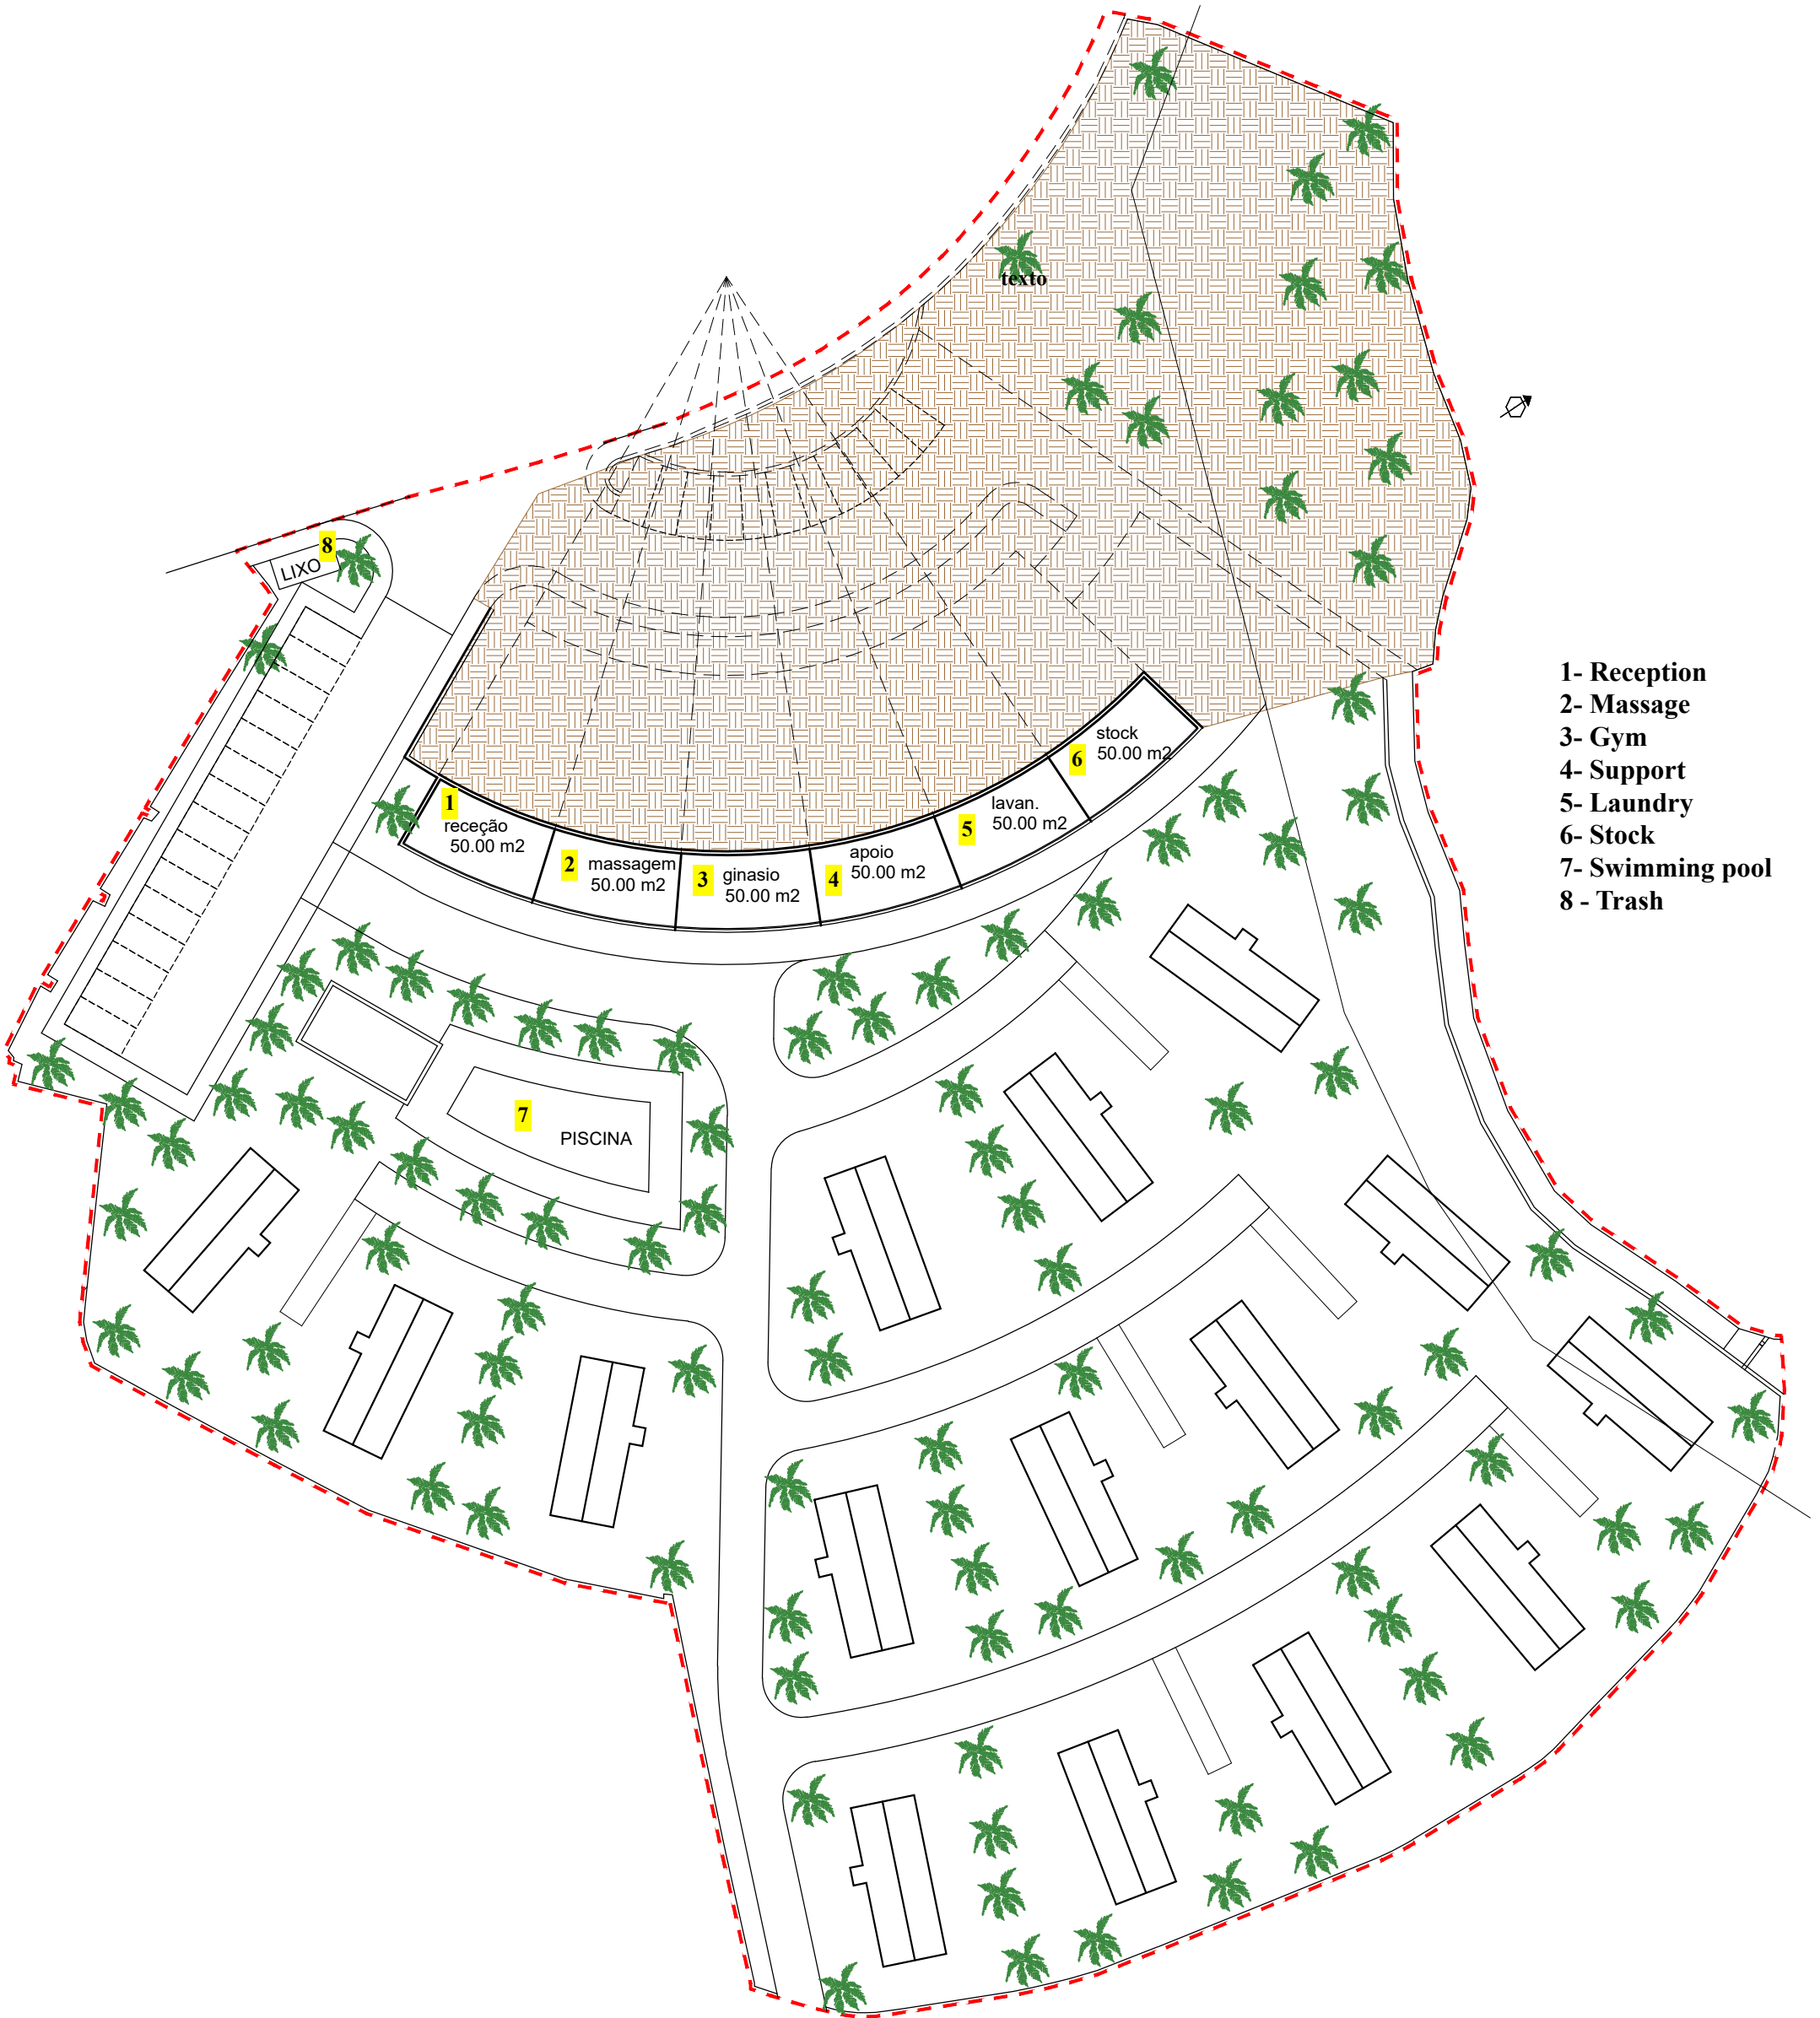

1- Restaurant
2- Terrace

LIXO

1 RESTAURANTE 650.00 M2

2 ESPLANADA
350.00 M2

PISCINA

- 1- Reception
- 2- Massage
- 3- Gym
- 4- Support
- 5- Laundry
- 6- Stock
- 7- Swimming pool
- 8 - Trash

PLANTA DO PISO 0

ÁREA BRUTA DO T1 = 52.50 M²