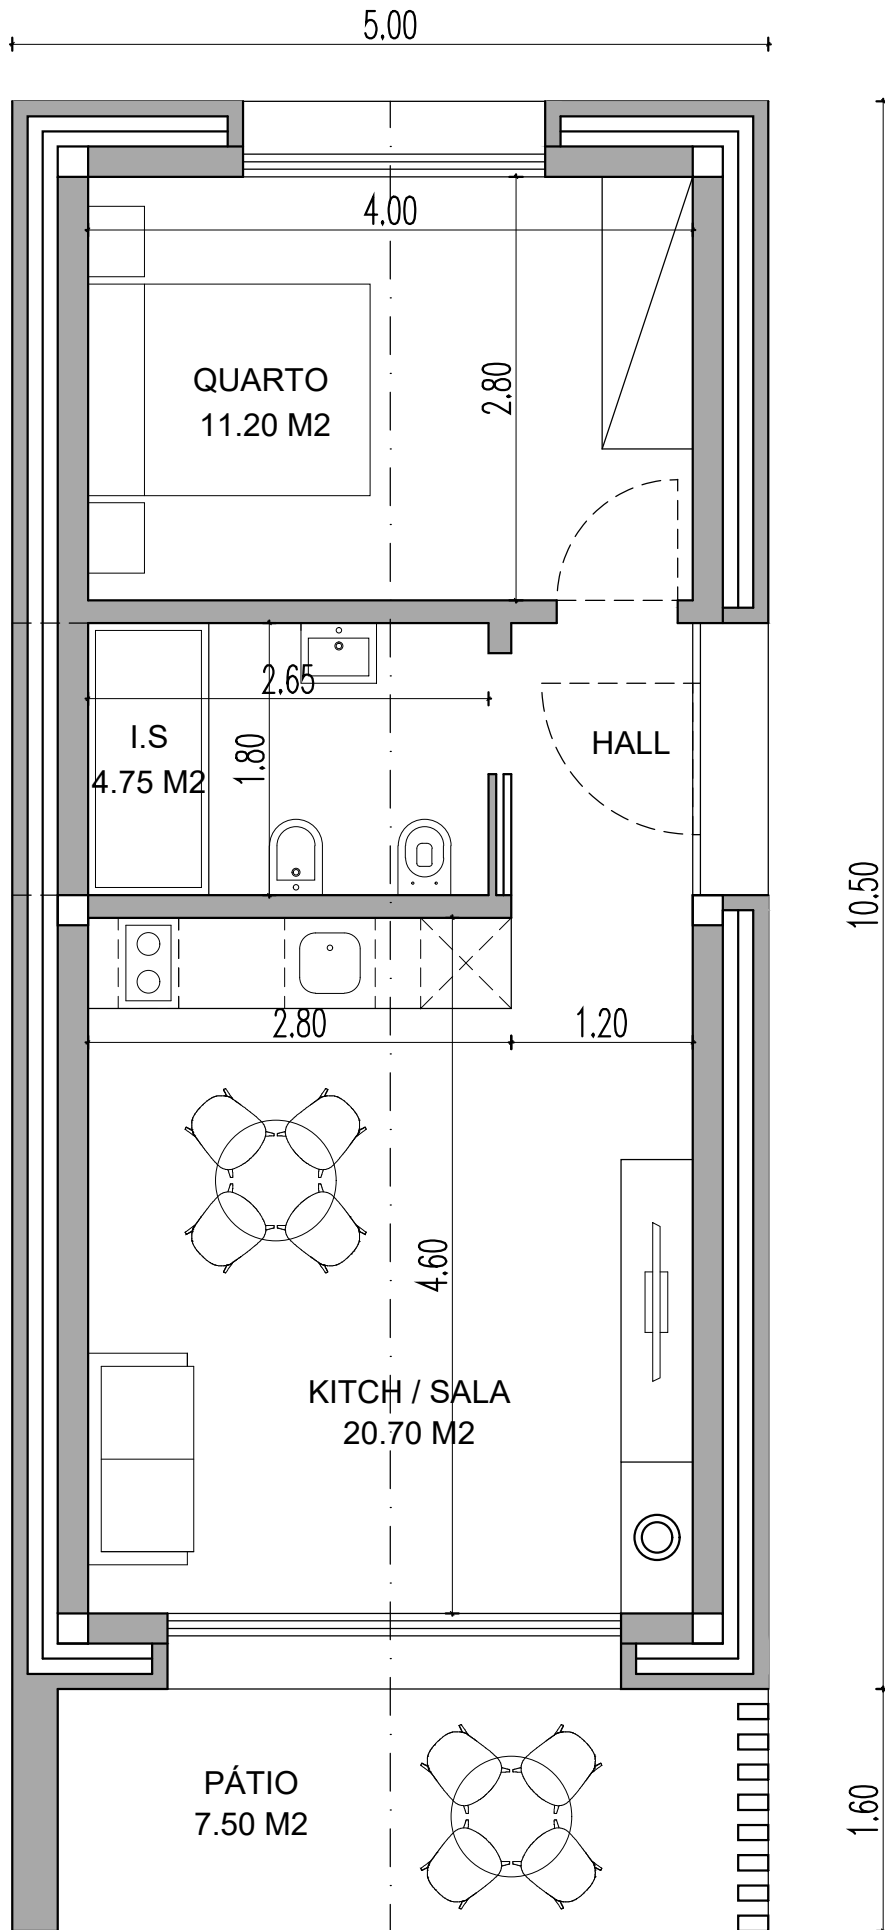

1- Restaurant
2- Terrace

LIXO

1 RESTAURANTE 650.00 M2

2 ESPLANADA
350.00 M2

PISCINA

- 1- Reception
- 2- Massage
- 3- Gym
- 4- Support
- 5- Laundry
- 6- Stock
- 7- Swimming pool
- 8 - Trash

PLANTA DO PISO 0

ÁREA BRUTA DO T1 = 52.50 M²