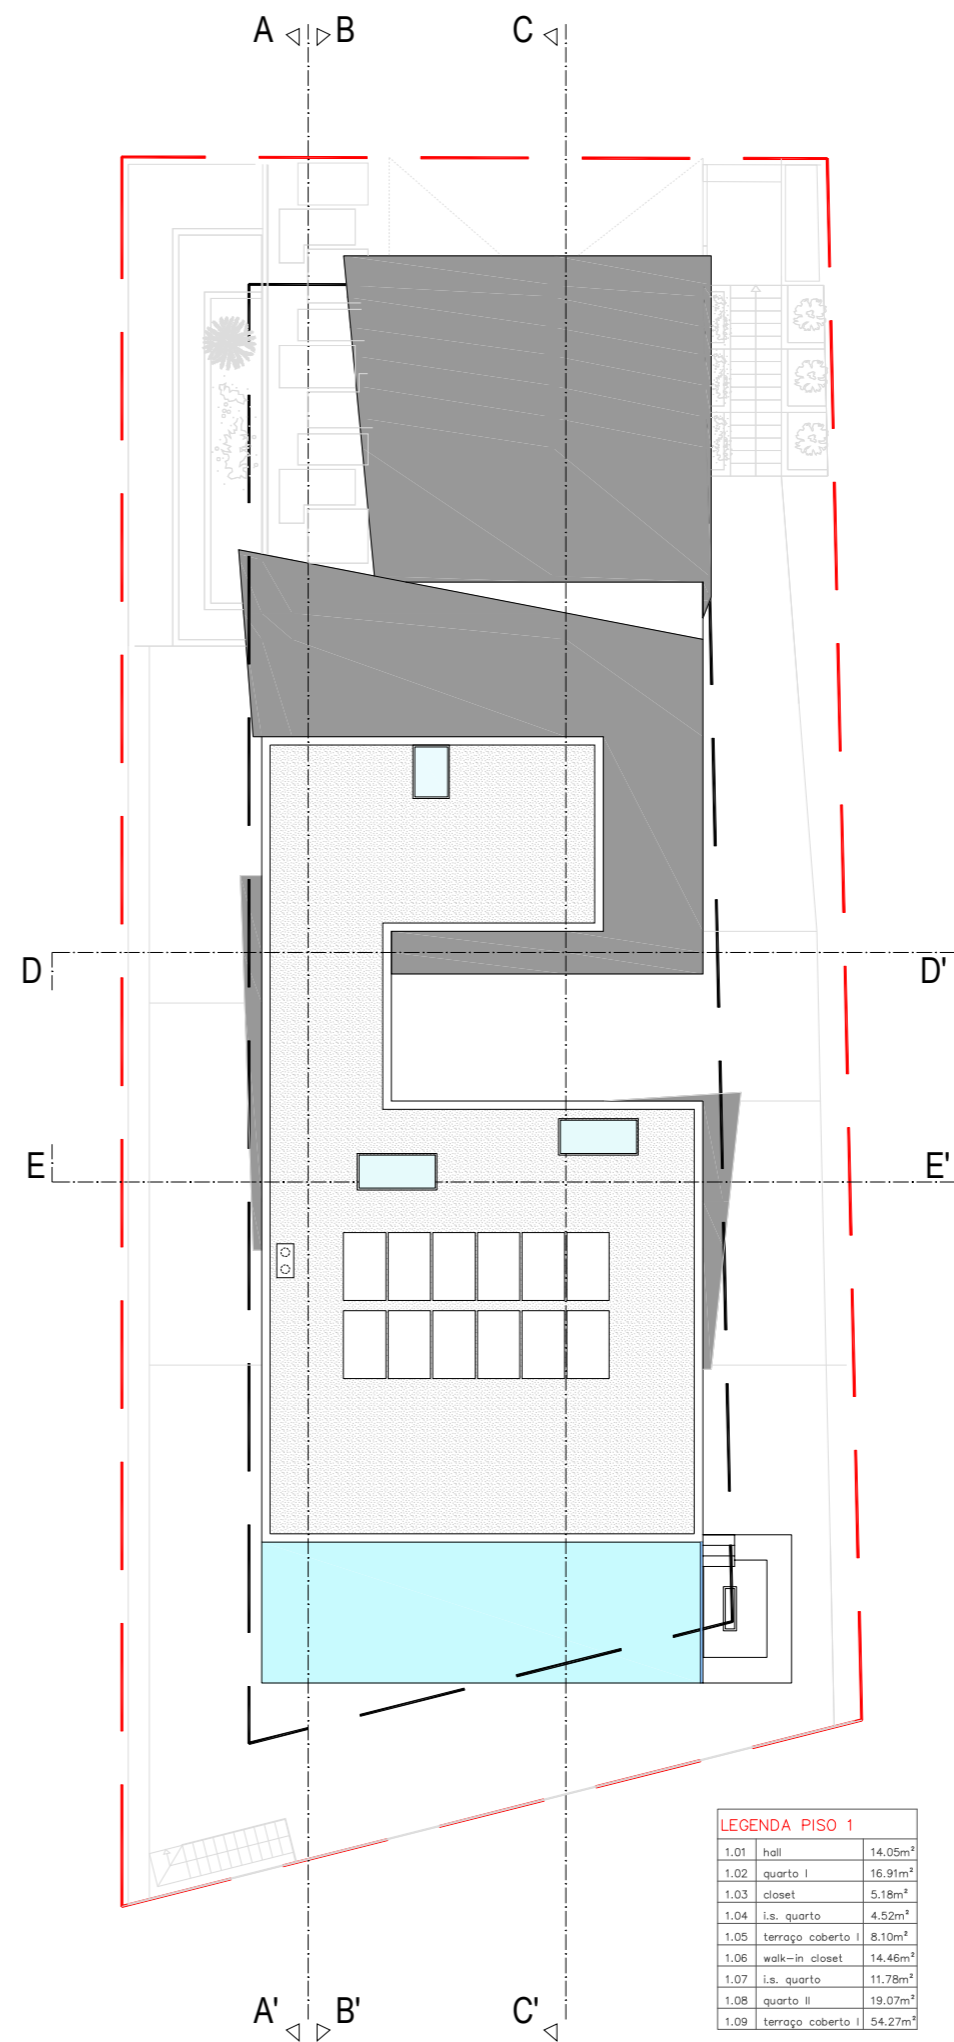

PLANTA PISO 1

LEGENDA PISO 1	
1.01	hall   14.05m <sup>2</sup>
1.02	quarto I   16.91m <sup>2</sup>
1.03	closet   5.18m <sup>2</sup>
1.04	i.s. quarto   4.52m <sup>2</sup>
1.05	terraço coberto I   8.10m <sup>2</sup>
1.06	walk-in closet   14.46m <sup>2</sup>
1.07	i.s. quarto   11.78m <sup>2</sup>
1.08	quarto II   19.07m <sup>2</sup>
1.09	terraço coberto I   54.27m <sup>2</sup>

PLANTA COBERTURA

LEGENDA PISO 1	
1.01	hall   14.05m <sup>2</sup>
1.02	quarto I   16.91m <sup>2</sup>
1.03	closet   5.18m <sup>2</sup>
1.04	i.s. quarto   4.52m <sup>2</sup>
1.05	terraço coberto I   8.10m <sup>2</sup>
1.06	walk-in closet   14.46m <sup>2</sup>
1.07	i.s. quarto   11.78m <sup>2</sup>
1.08	quarto II   19.07m <sup>2</sup>
1.09	terraço coberto I   54.27m <sup>2</sup>