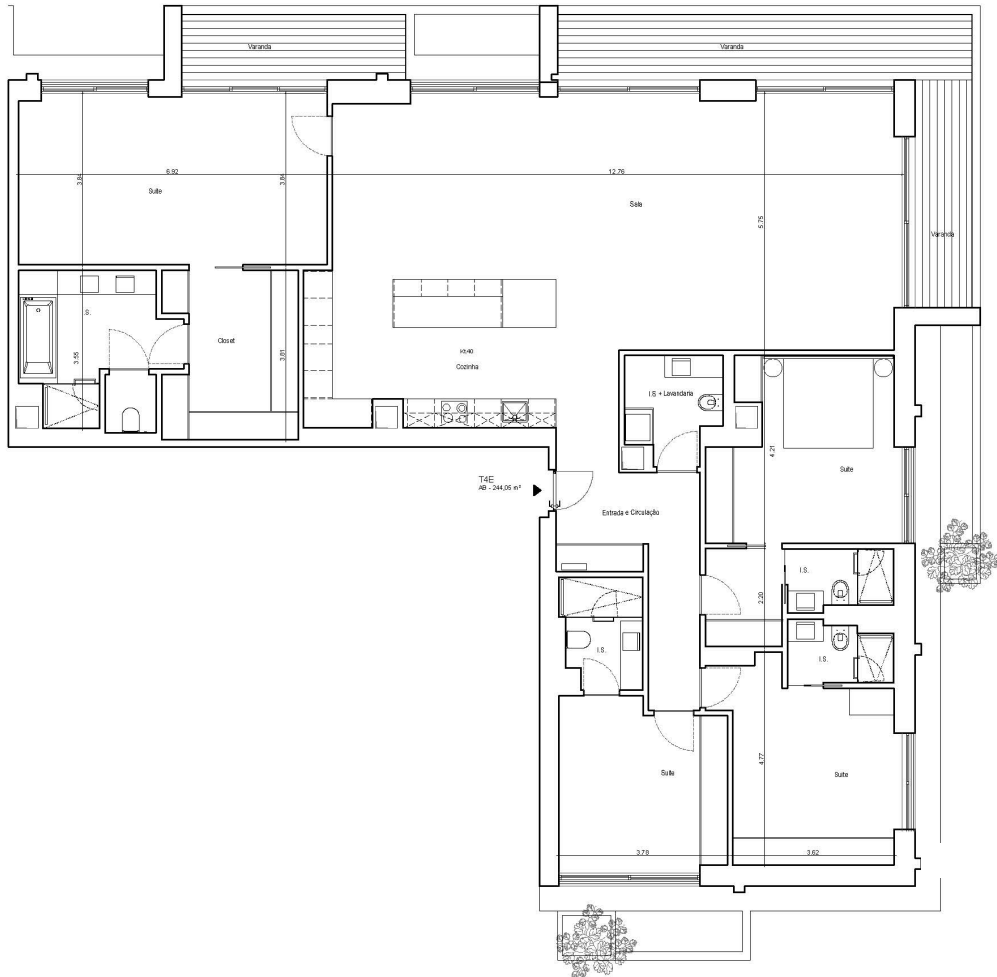

MARTINHAL

RESIDENCES

4 BEDROOM - PANORAMIC VIEW

12TH FLOOR - EH - 1204

APARTMENT SIZE: 244,05m²
BALCONY SIZE: 32,25m²
TOTAL AREA: 276,30m²