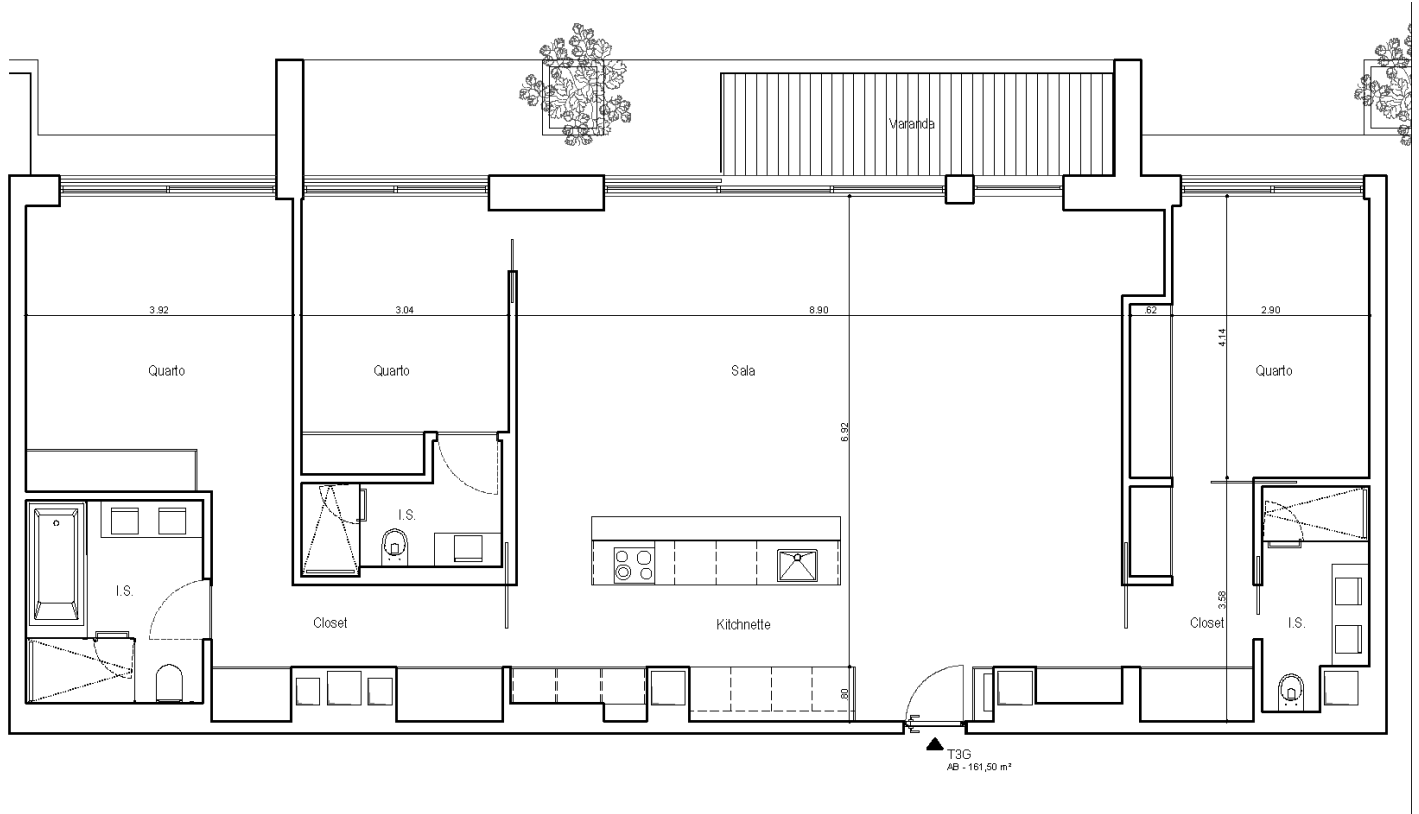

MARTINHAL

RESIDENCES

3 BEDROOM - RIVER VIEW

6TH FLOOR - CM - 604

APARTMENT SIZE: 161,50m²
BALCONY SIZE: 9,84m²
TOTAL AREA: 171,82m²